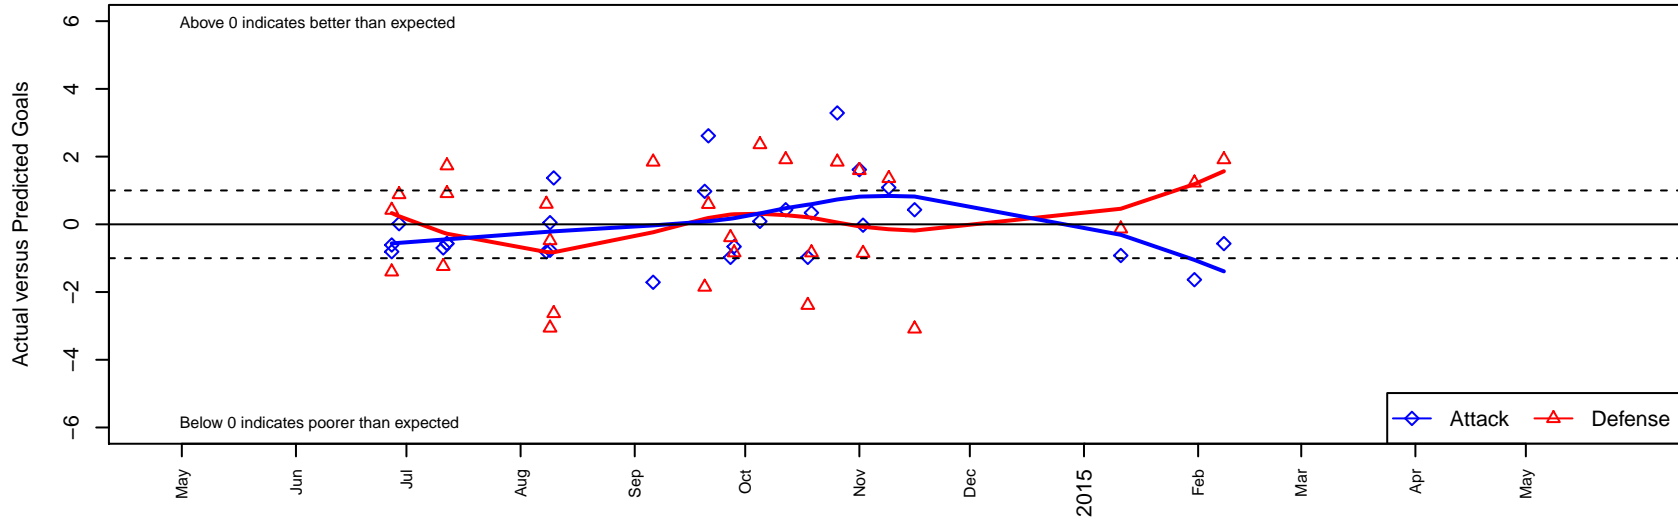

# Kitsap Pumas 1 B99

Kitsap SC  
 Bremerton, WA  
 B99 total strength=1433  
 attack=12.43 defense=6.49  
 fall league = PSPL Premier U15

alt names used:  
 Kitsap Pumas BU15 A  
 Kitsap Pumas B99  
 KITSAP PUMAS 99 (WA)  
 Kitsap Pumas B99 A  
 KITSAP PUMAS 99 (WA)

Venues played:  
 2014 Clash At the Border Platinum/Gold U15  
 2014 Nike Crossfire Challenge Gold U15  
 2014 Mt Hood Challenge U15  
 2014 PSPL Premier U15  
 2014 WA Cup U15 Gold U15

**Kitsap Pumas 1 B99**  
 Dots are actual minus expected GF (blue circles) and GA (red triangles).  
 Blue line is smoothed change in attack strength. Red is smoothed change in defense strength.

**attack and defense variance (black dot)  
relative to other teams  
and top 10 in region**

**attack and defense rating  
relative to others at age  
and all opponents in last 13 months**

**Performance relative to 13 month average**