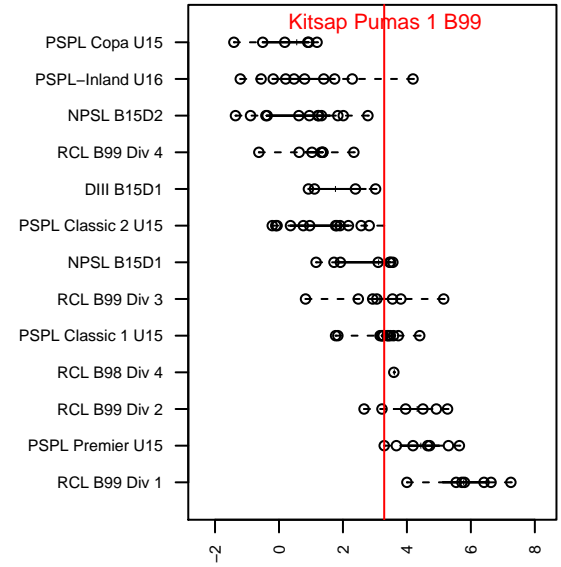

# Kitsap Pumas 1 B99

Kitsap SC  
 Bremerton, WA  
 B99 total strength=1433  
 attack=12.43 defense=6.49  
 fall league = PSPL Premier U15

alt names used:  
 Kitsap Pumas BU15 A  
 Kitsap Pumas B99  
 KITSAP PUMAS 99 (WA)  
 Kitsap Pumas B99 A  
 KITSAP PUMAS 99 (WA)

Venues played:  
 2014 Clash At the Border Platinum/Gold U15  
 2014 Nike Crossfire Challenge Gold U15  
 2014 Mt Hood Challenge U15  
 2014 PSPL Premier U15  
 2014 WA Cup U15 Gold U15

**Kitsap Pumas 1 B99**  
 Dots are actual minus expected GF (blue circles) and GA (red triangles).  
 Blue line is smoothed change in attack strength. Red is smoothed change in defense strength.

**attack and defense variance (black dot)  
relative to other teams  
and top 10 in region**

**attack and defense rating  
relative to others at age  
and all opponents in last 13 months**

**Performance relative to 13 month average**